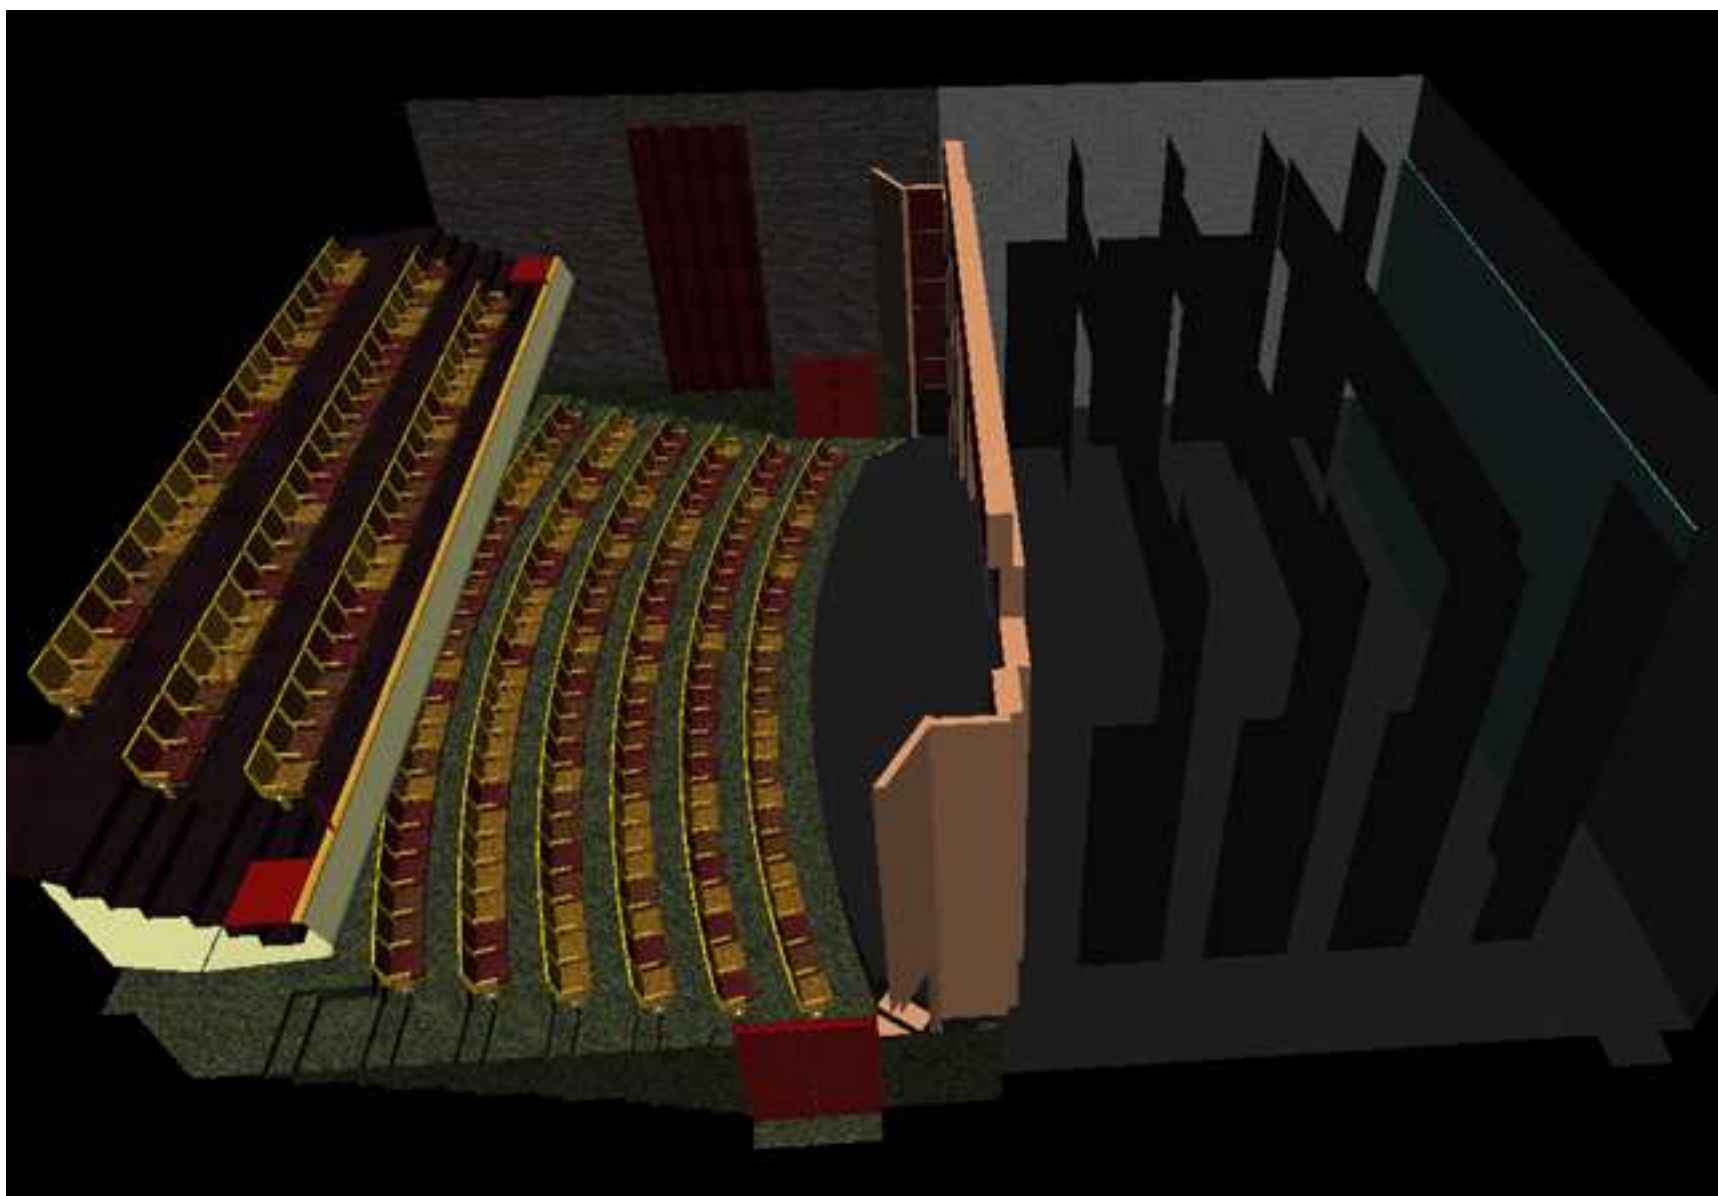

**VIRTUAL IMAGES OF STRIDER THEATER**  
*Colby College, Waterville, Maine*

Isometric with balcony, lighting, and catwalks removed (skydrop shown; black drape also available)

Balcony and masking in view; catwalks, lighting, and stage left wall removed

Top Perspective – balcony and house rear wall removed

Top Perspective – balcony included

Front view with simulated lighting