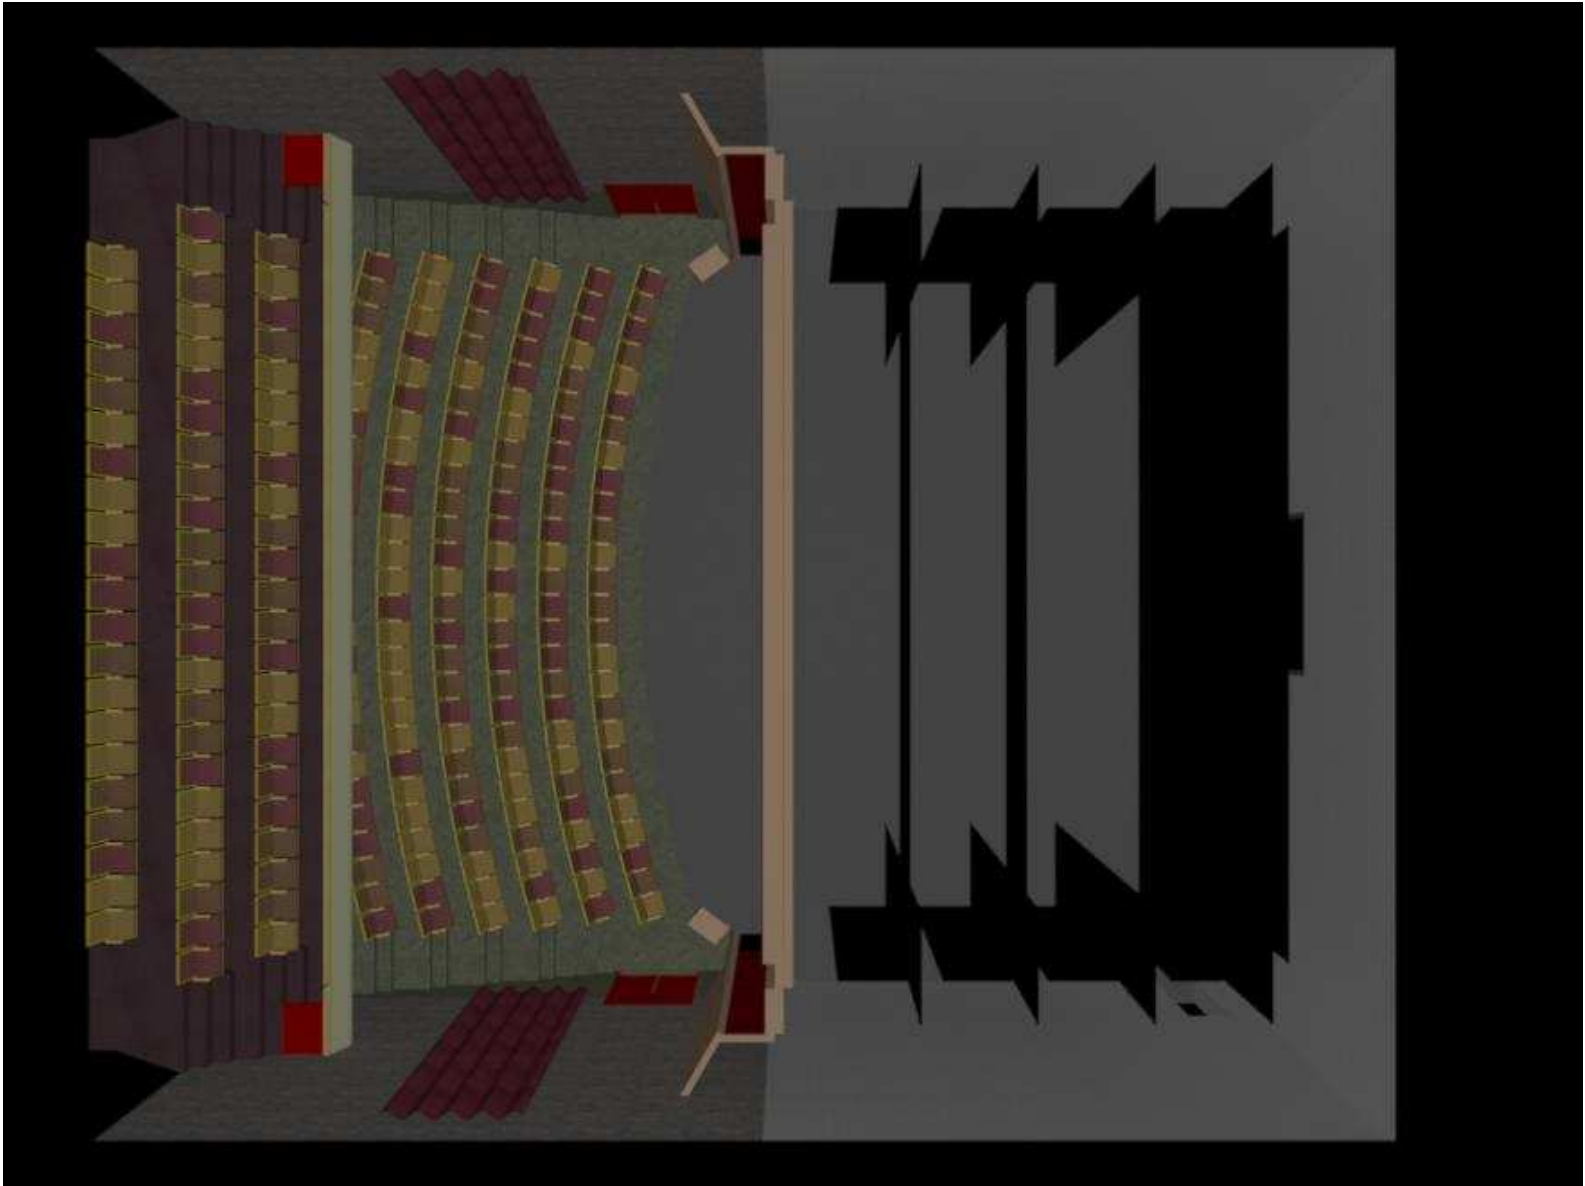

**VIRTUAL IMAGES OF STRIDER THEATER**  
*Colby College, Waterville, Maine*

Isometric with balcony, lighting, and catwalks removed (skydrop shown; black drape also available)

Balcony and masking in view; catwalks, lighting, and stage left wall removed

Top Perspective – balcony and house rear wall removed

Top Perspective – balcony included

Front view with simulated lighting