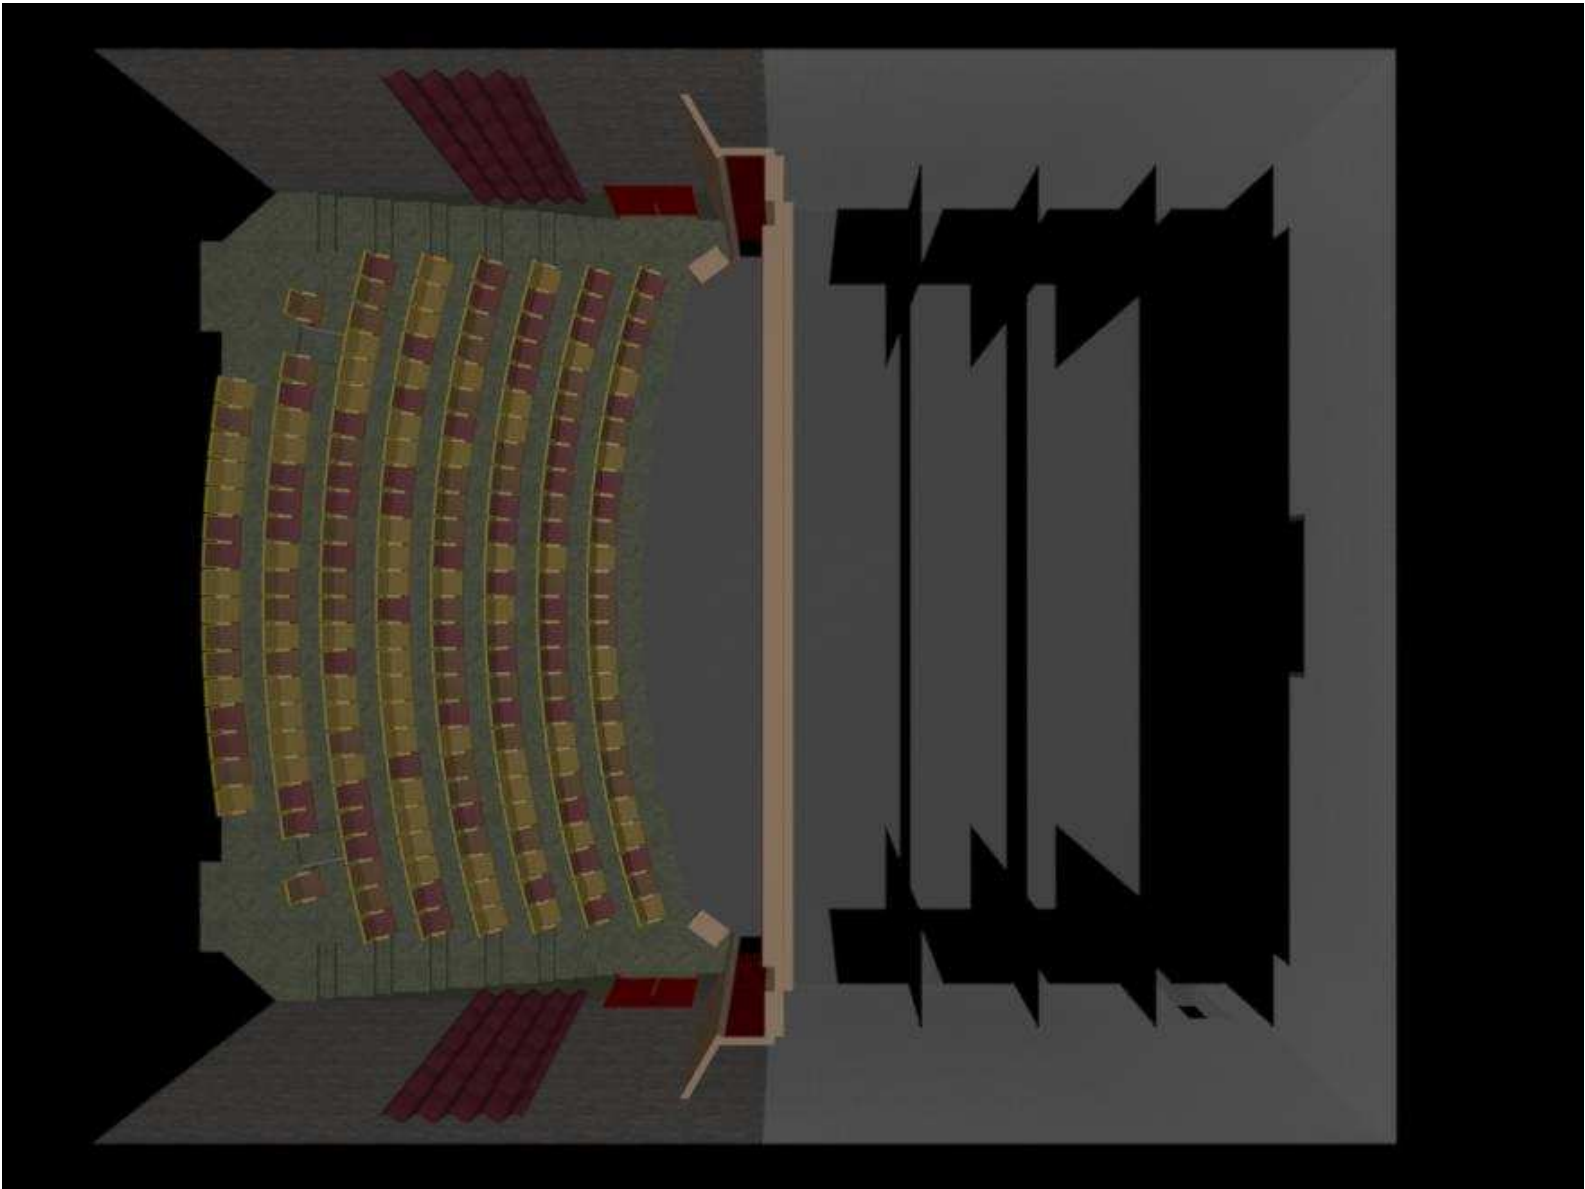

**VIRTUAL IMAGES OF STRIDER THEATER**  
*Colby College, Waterville, Maine*

Isometric with balcony, lighting, and catwalks removed (skydrop shown; black drape also available)

Balcony and masking in view; catwalks, lighting, and stage left wall removed

Top Perspective – balcony and house rear wall removed

Top Perspective – balcony included

Front view with simulated lighting