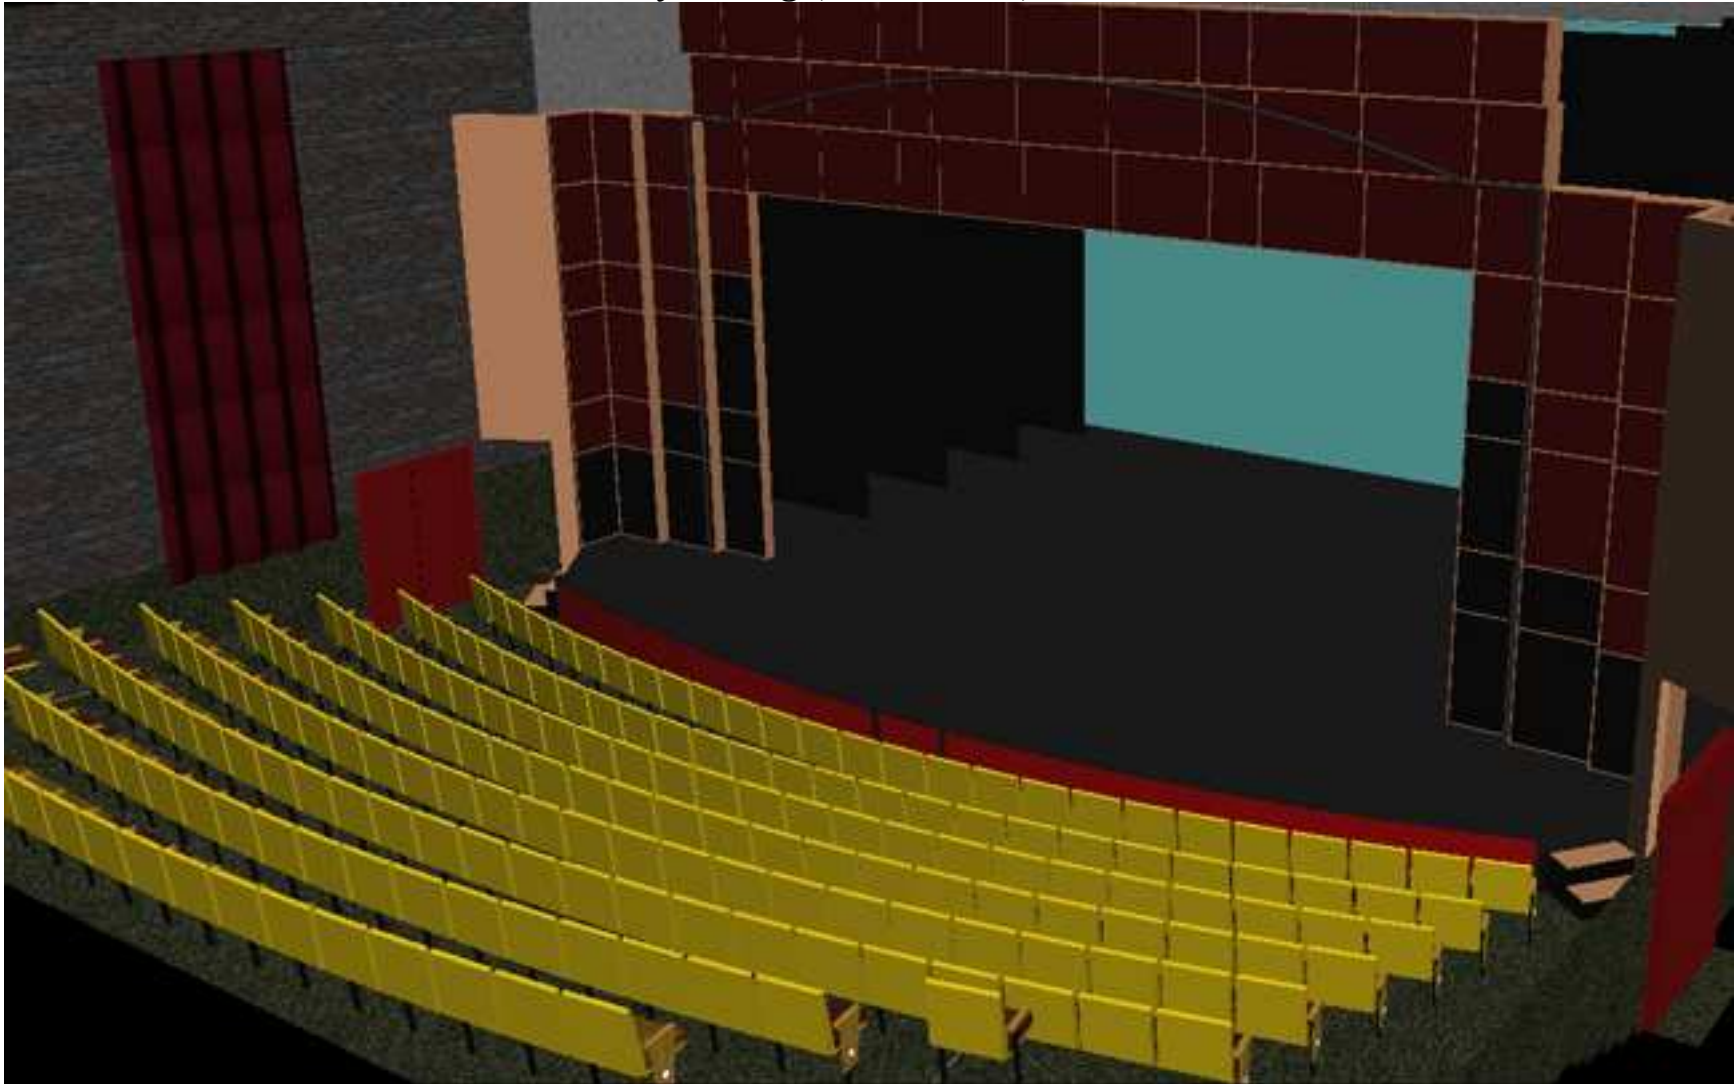

**VIRTUAL IMAGES OF STRIDER THEATER**  
*Colby College, Waterville, Maine*

Isometric with balcony, lighting, and catwalks removed (skydrop shown; black drape also available)

Balcony and masking in view; catwalks, lighting, and stage left wall removed

Top Perspective – balcony and house rear wall removed

Top Perspective – balcony included

Front view with simulated lighting